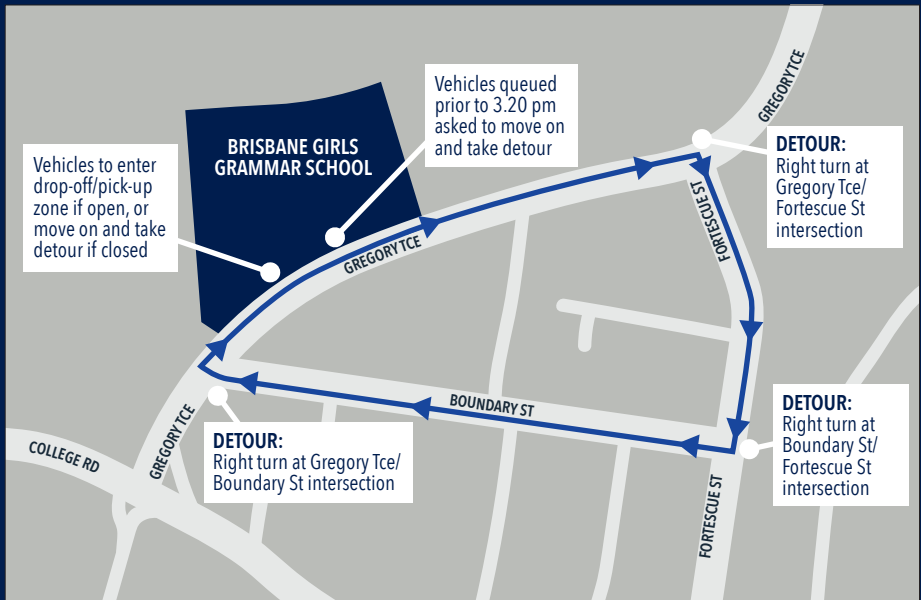

# CHANGES TO TRAFFIC ACCESS TO THE BGGGS CAMPUS

BRISBANE GIRLS GRAMMAR SCHOOL

Parents are reminded of changes to traffic access to the BGGGS campus. These changes may require parents to adjust routines to ensure the best outcomes for all in our community, including protecting the safety of students and improving traffic flow.

## These changes include:

- BGGGS pick-up opening time is 3.20 pm, with parents directed to follow a detour if arriving earlier than this time (*please see a detour map overleaf*)
- wait time in pick-up/drop-off zone limited to three minutes
- strictly left-turn from pick-up zone onto Gregory Terrace
- no queueing over the 89 Gregory Terrace driveway, bike lanes or no-parking zones, noting that Brisbane City Council enforces these restrictions and does issue infringement notices
- students will be stopped by BGGGS staff if attempting to cross Gregory Terrace on a flashing red walk-signal.

# DETOUR

Parents who arrive to collect their daughters prior to 3.20 pm will be directed to follow the detour outlined in this map, until the opening of the drop-off/pick-up zone.

---

For further information about these changes, please visit Minerva or contact Communications and Engagement via [communications@bggs.qld.edu.au](mailto:communications@bggs.qld.edu.au).